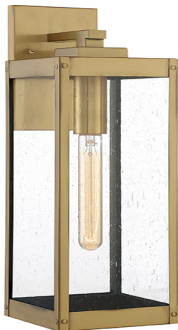

WESTOVER | WVR8406A
17" H x 6" W x 7.5" D
Finish: Antique Brass
1 - 100W Medium Base (Not Included)
ETL Listed Location: Wet
Shade: Clear Seedy