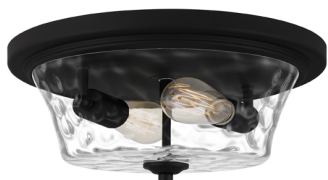

ACACIA | ACA1614MBK
6.5" H x 14" W x 14" D
Finish: Matte Black
2 - 60W Medium Base (Not Included)
ETL Listed Location: Damp
Shade: Clear Water