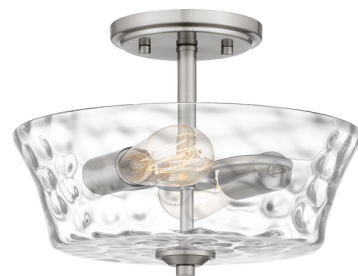

ACACIA | ACA1711BN
9.75" H x 11.75" W x 11.75" D
Finish: Brushed Nickel
2 - 100W Medium Base (Not Included)
ETL Listed Location: Damp
Shade: Clear Water