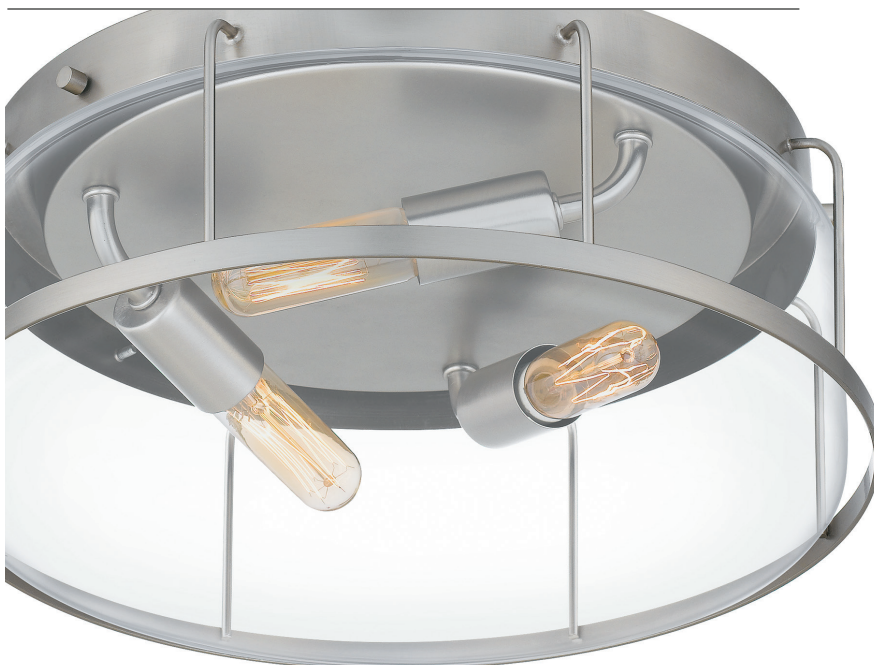

Shade: Clear

LUDLOW | LUD8634BN

12" H x 33.5" W x 6.75" D

Finish: Brushed Nickel

4 - 100W Medium Base (Not Included)

ETL Listed Location: Damp

Shade: Clear

Add a touch of understated elegance to a primary or guest bathroom with Ludlow. Clear glass shades are paired with clean industrial-inspired lines for a look that is both rustic and polished at the same time. Ludlow is available in a two, three or four-light bath light – plus a matching three-light flush mount light for added versatility.