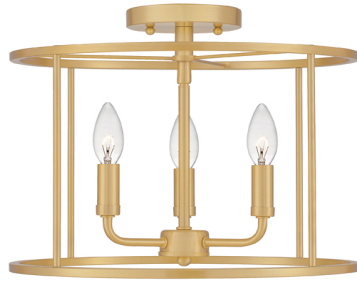

ABNER | ABR1714AB
11.75" H x 14" W x 14" D
Finish: Aged Brass
3 - 60W Candelabra Base (Not Included)
ETL Listed Location: Damp