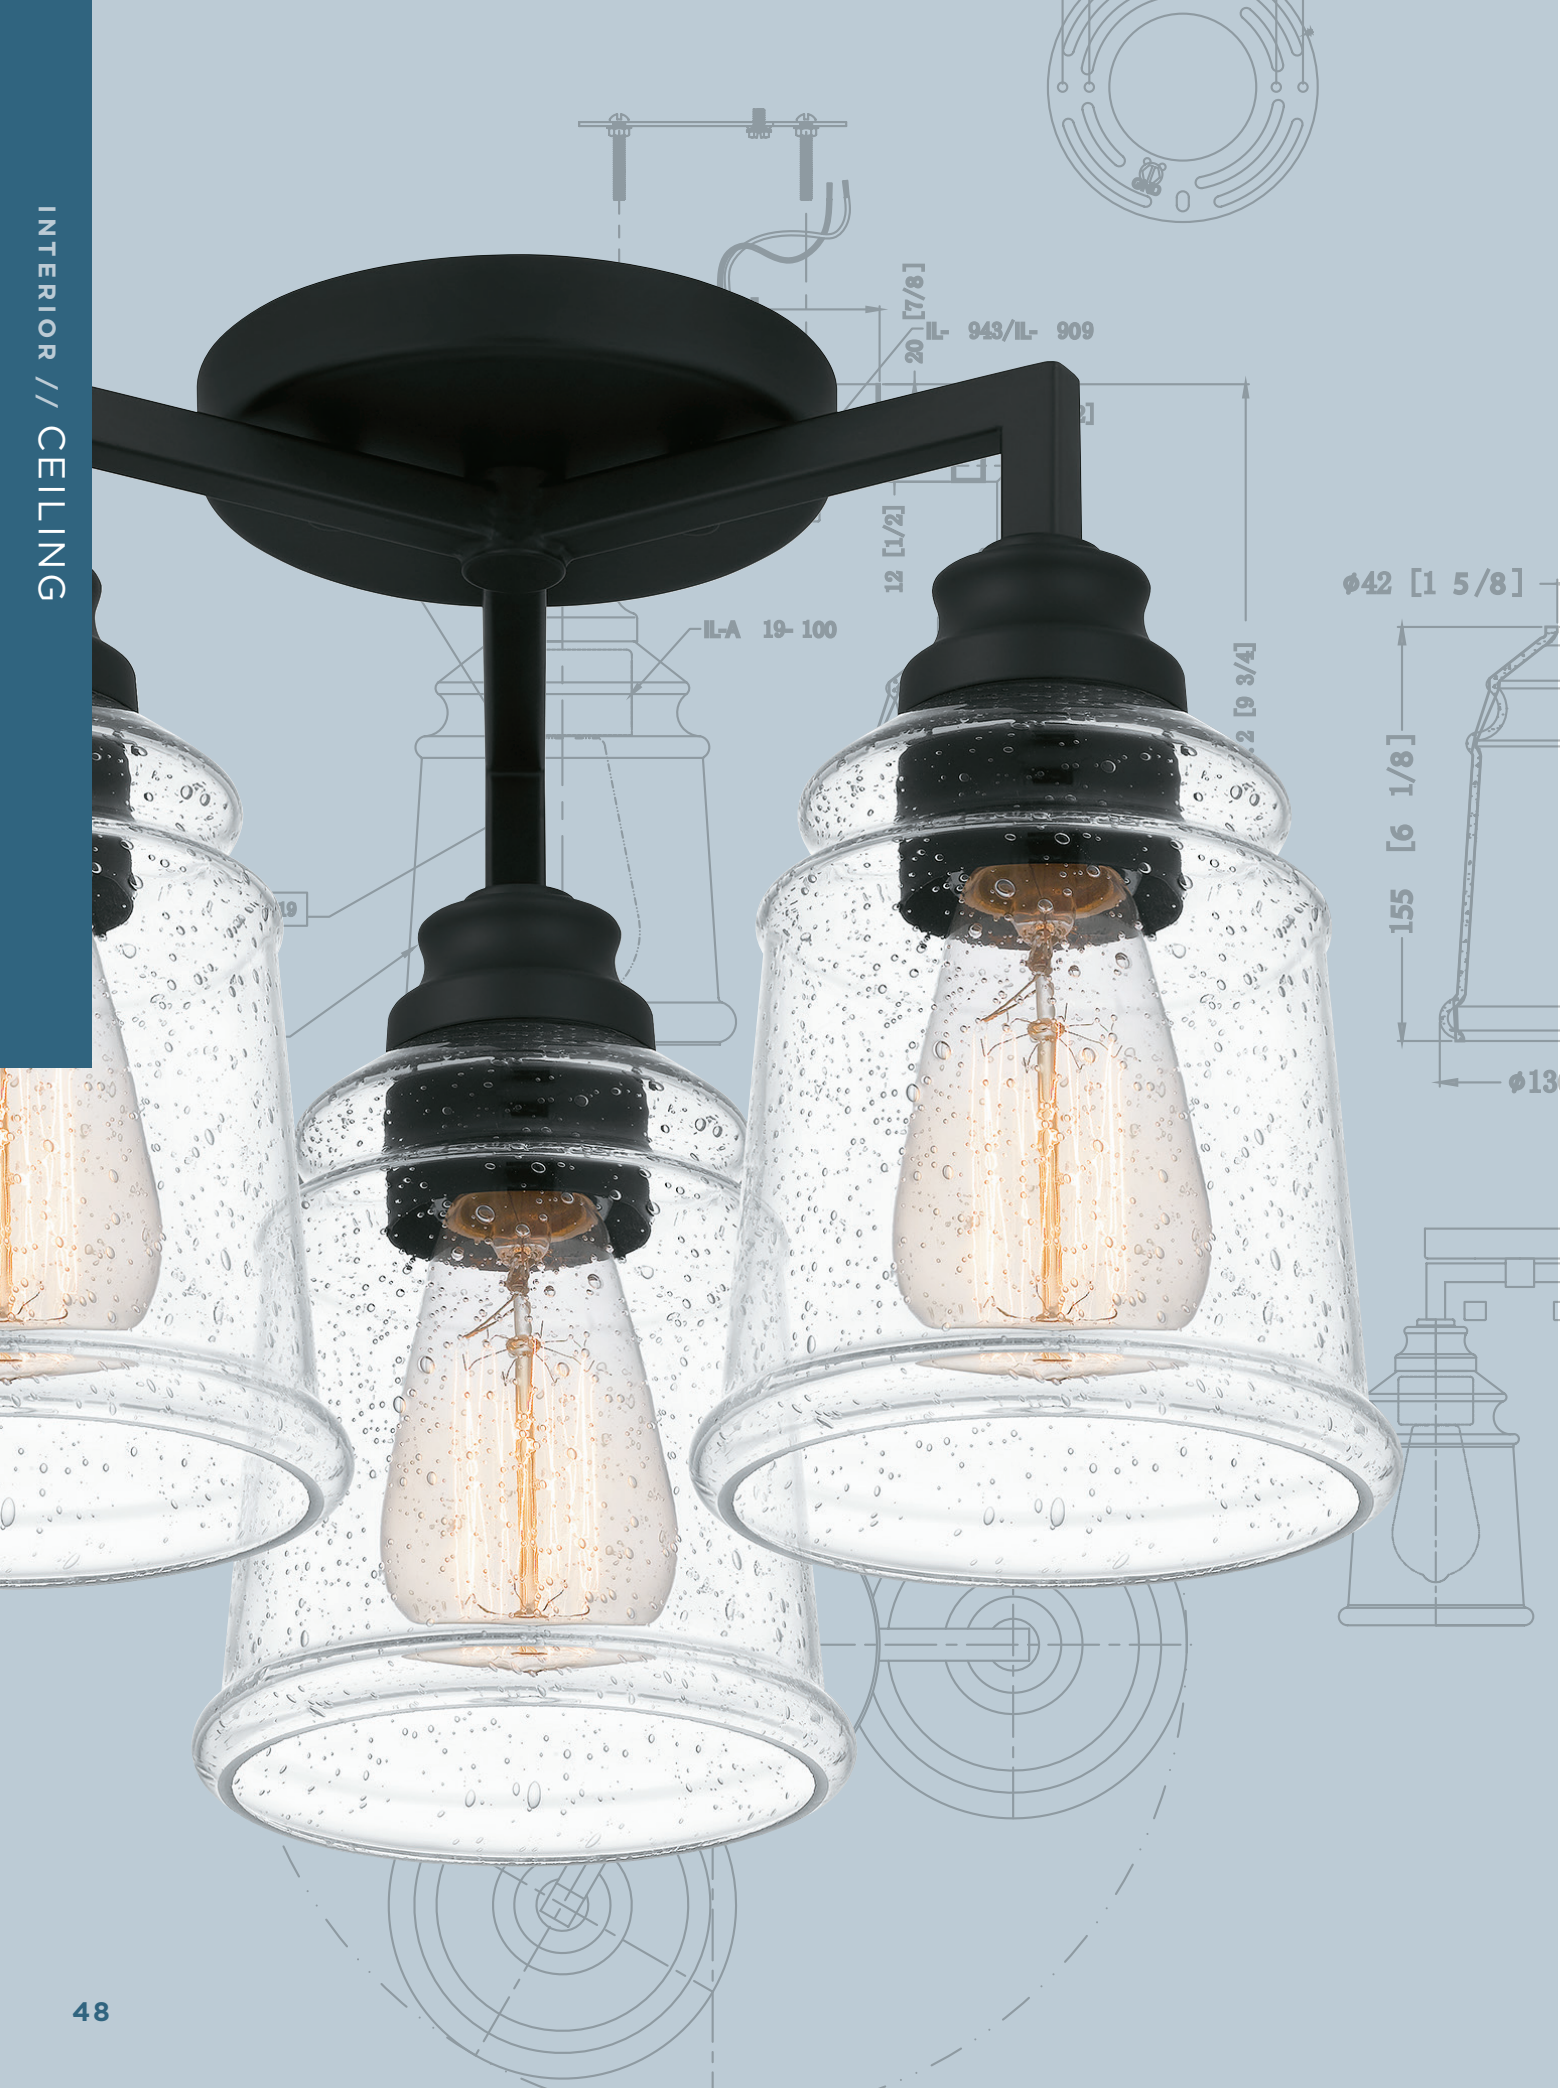

20 [7/8]
L- 943/L- 909

12 [1/2]

L-A 19-100

152 [9 3/4]

42 [1 5/8]

155 [6 1/8]

13