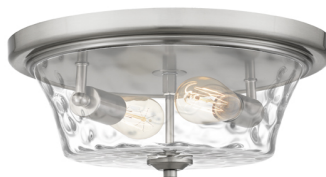

ACACIA | ACA1614BN
6.5" H x 14" W x 14" D
Finish: Brushed Nickel
2 - 60W Medium Base (Not Included)
ETL Listed Location: Damp
Shade: Clear Water