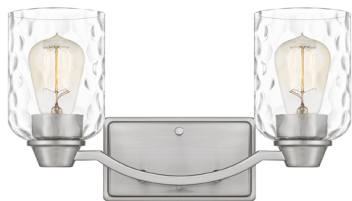

ABNER | ABR8628AB
7.75" H x 28" W x 5.75" D
Finish: Aged Brass
4 - 100W Medium Base (Not Included)
ETL Listed Location: Damp
Shade: Clear Hammered Glass

ACACIA | ACA8613BN
9" H x 14" W x 6.5" D
Finish: Brushed Nickel
2 - 100W Medium Base (Not Included)
ETL Listed Location: Damp
Shade: Clear Water