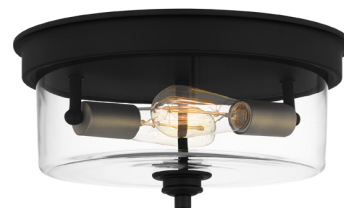

ACACIA | ACA1614BN
6.5" H x 14" W x 14" D
Finish: Brushed Nickel
2 - 60W Medium Base (Not Included)
ETL Listed Location: Damp
Shade: Clear Water

ACACIA | ACA1614MBK
6.5" H x 14" W x 14" D
Finish: Matte Black
2 - 60W Medium Base (Not Included)
ETL Listed Location: Damp
Shade: Clear Water