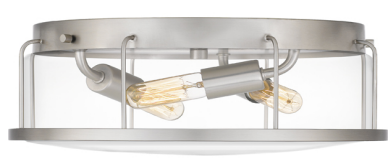

ERWIN | ERW1613OZ
5.25" H x 13" W x 13" D
Finish: Old Bronze
2 - 40W Medium Base (Not Included)
ETL Listed Location: Damp
Shade: White Painted Etched Glass

ERWIN | ERW1613W
5.25" H x 13" W x 13" D
Finish: White Lustre
2 - 40W Medium Base (Not Included)
ETL Listed Location: Damp
Shade: White Painted Etched Glass

ERWIN | ERW1615BN
5.75" H x 15" W x 15" D
Finish: Brushed Nickel
3 - 40W Medium Base (Not Included)
ETL Listed Location: Damp
Shade: White Painted Etched Glass

ERWIN | ERW1615MBK
5.75" H x 15" W x 15" D
Finish: Matte Black
3 - 40W Medium Base (Not Included)
ETL Listed Location: Damp
Shade: White Painted Etched Glass

ERWIN | ERW1615OZ
5.75" H x 15" W x 15" D
Finish: Old Bronze
3 - 40W Medium Base (Not Included)
ETL Listed Location: Damp
Shade: White Painted Etched Glass

ERWIN | ERW1615W
5.75" H x 15" W x 15" D
Finish: White Lustre
3 - 40W Medium Base (Not Included)
ETL Listed Location: Damp
Shade: White Painted Etched Glass