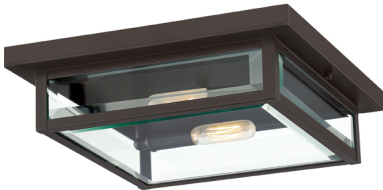

MCINTIRE | MCI1614MBK

9.75" H x 14" W x 14" D

Finish: Matte Black

3 - 100W Medium Base (Not Included)

ETL Listed Location: Damp

Shade: Clear Seedy

PRUITT | PRUC1714MBK

11.5" H x 13.75" W x 13.75" D

Finish: Matte Black

3 - 60W Candelabra Base (Not Included)

ETL Listed Location: Damp

Shade: Clear

PRUITT | PRUS1714MBK

11.5" H x 13.75" W x 13.75" D

Finish: Matte Black

3 - 60W Candelabra Base (Not Included)

ETL Listed Location: Damp

Shade: Clear Seedy

WESTOVER | WVR1312A

4" H x 12" W x 12" D

Finish: Antique Brass

2 - 40W Candelabra Base (Not Included)

ETL Listed Location: Damp

Shade: Clear Seedy

WESTOVER | WVR1312EK

4" H x 12" W x 12" D

Finish: Earth Black

2 - 40W Candelabra Base (Not Included)

ETL Listed Location: Damp

Shade: Clear Beveled

WESTOVER | WVR1312SS

4" H x 12" W x 12" D

Finish: Stainless Steel

2 - 40W Candelabra Base (Not Included)

ETL Listed Location: Damp

Shade: Clear Beveled

WESTOVER | WVR1312WT

4" H x 12" W x 12" D

Finish: Western Bronze

2 - 40W Candelabra Base (Not Included)

ETL Listed Location: Damp

Shade: Clear Beveled