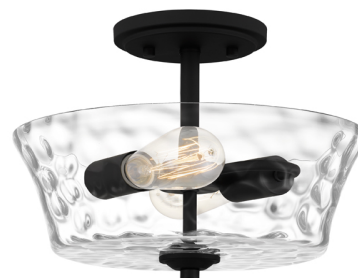

ACACIA | ACA1614MBK
6.5" H x 14" W x 14" D
Finish: Matte Black
2 - 60W Medium Base (Not Included)
ETL Listed Location: Damp
Shade: Clear Water

ACACIA | ACA1711MBK
9.75" H x 11.75" W x 11.75" D
Finish: Matte Black
2 - 100W Medium Base (Not Included)
ETL Listed Location: Damp
Shade: Clear Water