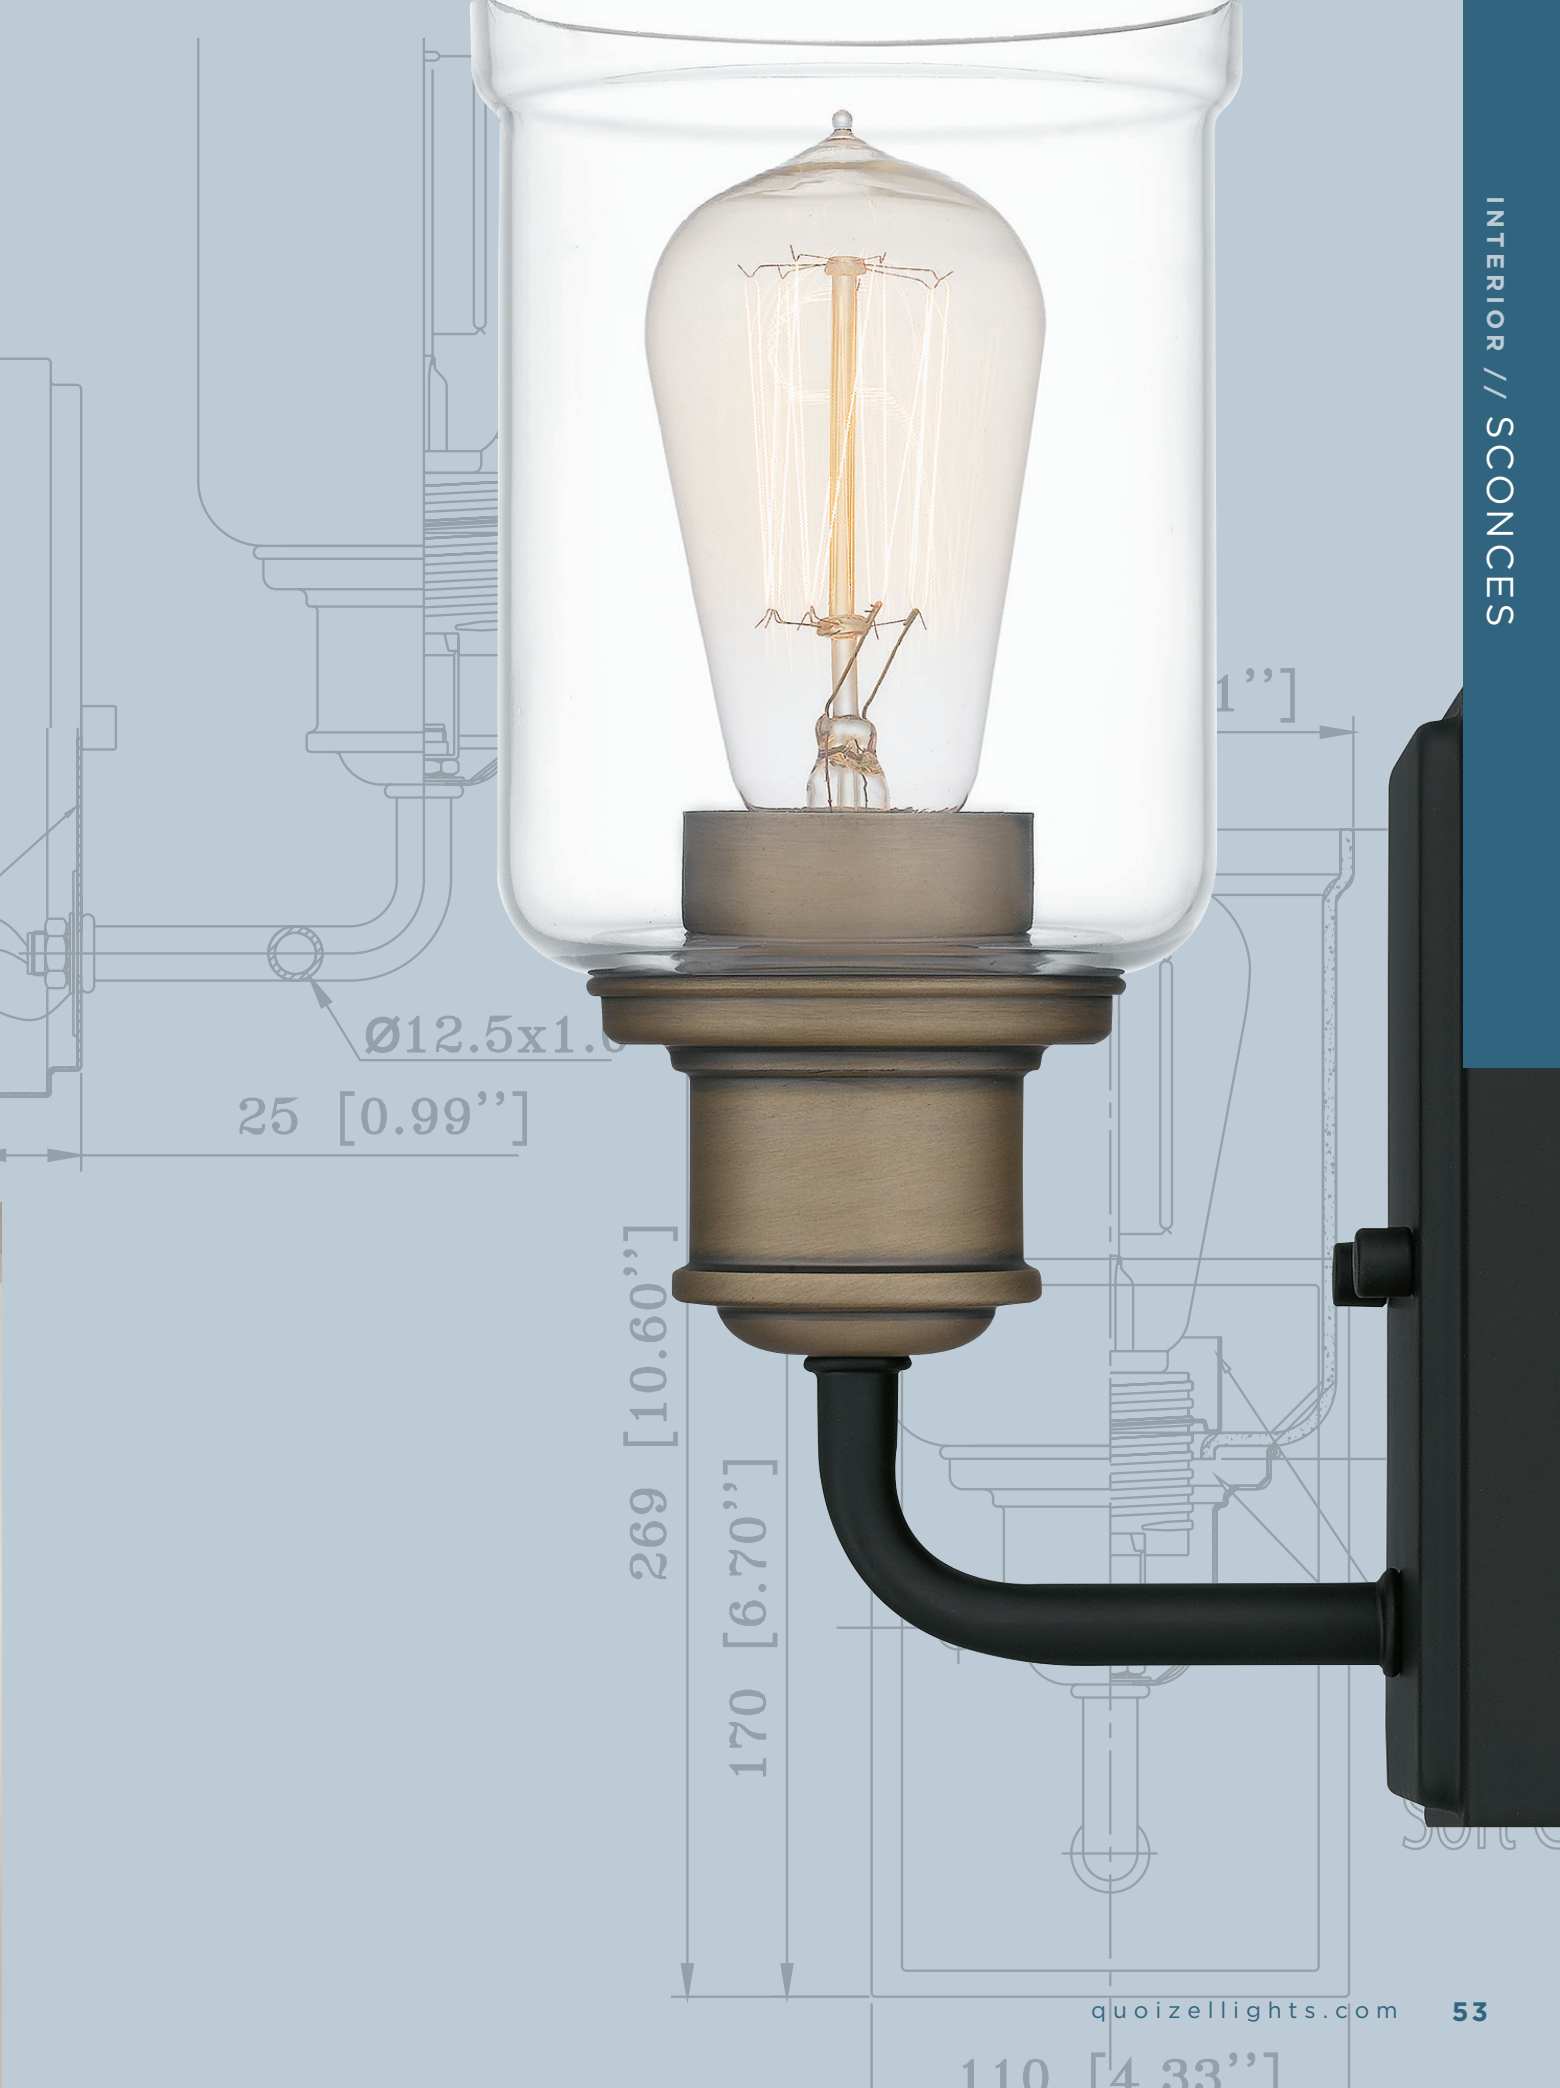

Shade: Clear Beveled

WESTOVER | WVR1312WT

4" H x 12" W x 12" D

Finish: Western Bronze

2 - 40W Candelabra Base (Not Included)

ETL Listed Location: Damp

Shade: Clear Beveled

25 [0.99"]