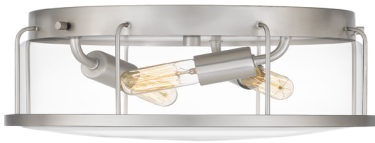

LUDLOW

LUDLOW | LUD1613BN

5.25" H x 13.25" W x 13.25" D

Finish: Brushed Nickel

3 - 40W Candelabra Base (Not Included)

ETL Listed Location: Damp

Shade: Clear