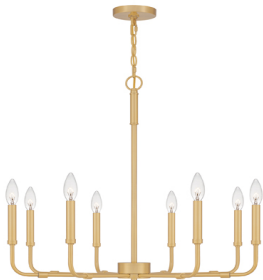

ABNER | ABR5028AB
26" H x 28" W x 28" D
Finish: Aged Brass
8 - 60W Candelabra Base (Not Included)
Hanging Height: Min: 30.50 - Max: 79.00
ETL Listed Location: Damp