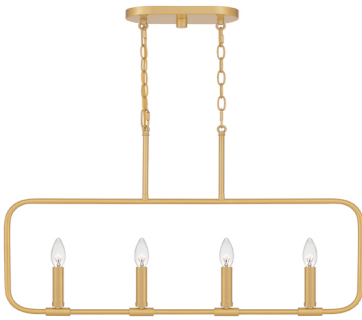

ABNER | ABR432AB
19.75" H x 32" W x 1.25" D
Finish: Aged Brass
4 - 60W Candelabra Base (Not Included)
Hanging Height: Min: 23.00 - Max: 70.00
ETL Listed Location: Damp